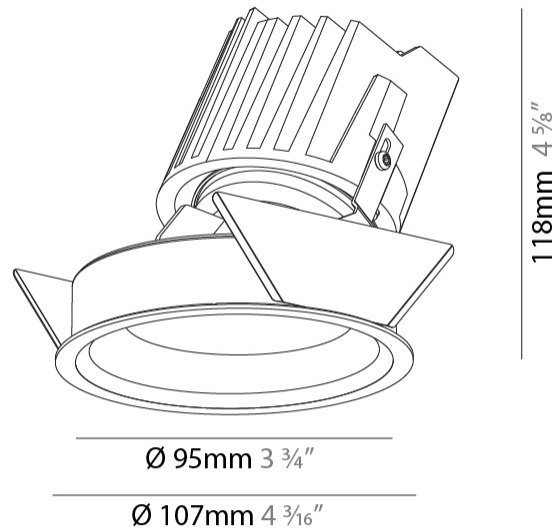

RATINGS AND CERTIFICATIONS

Certified By: Certified for North American Standards
IP rating: IP20